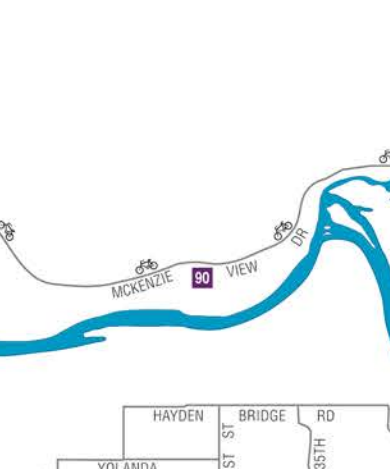

Downtown Springfield Inset