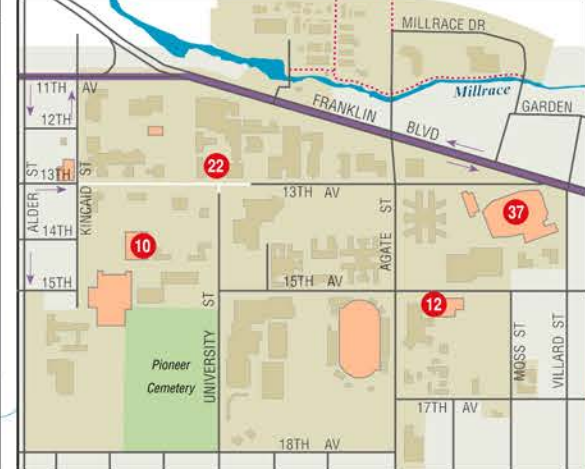

University of Oregon Inset